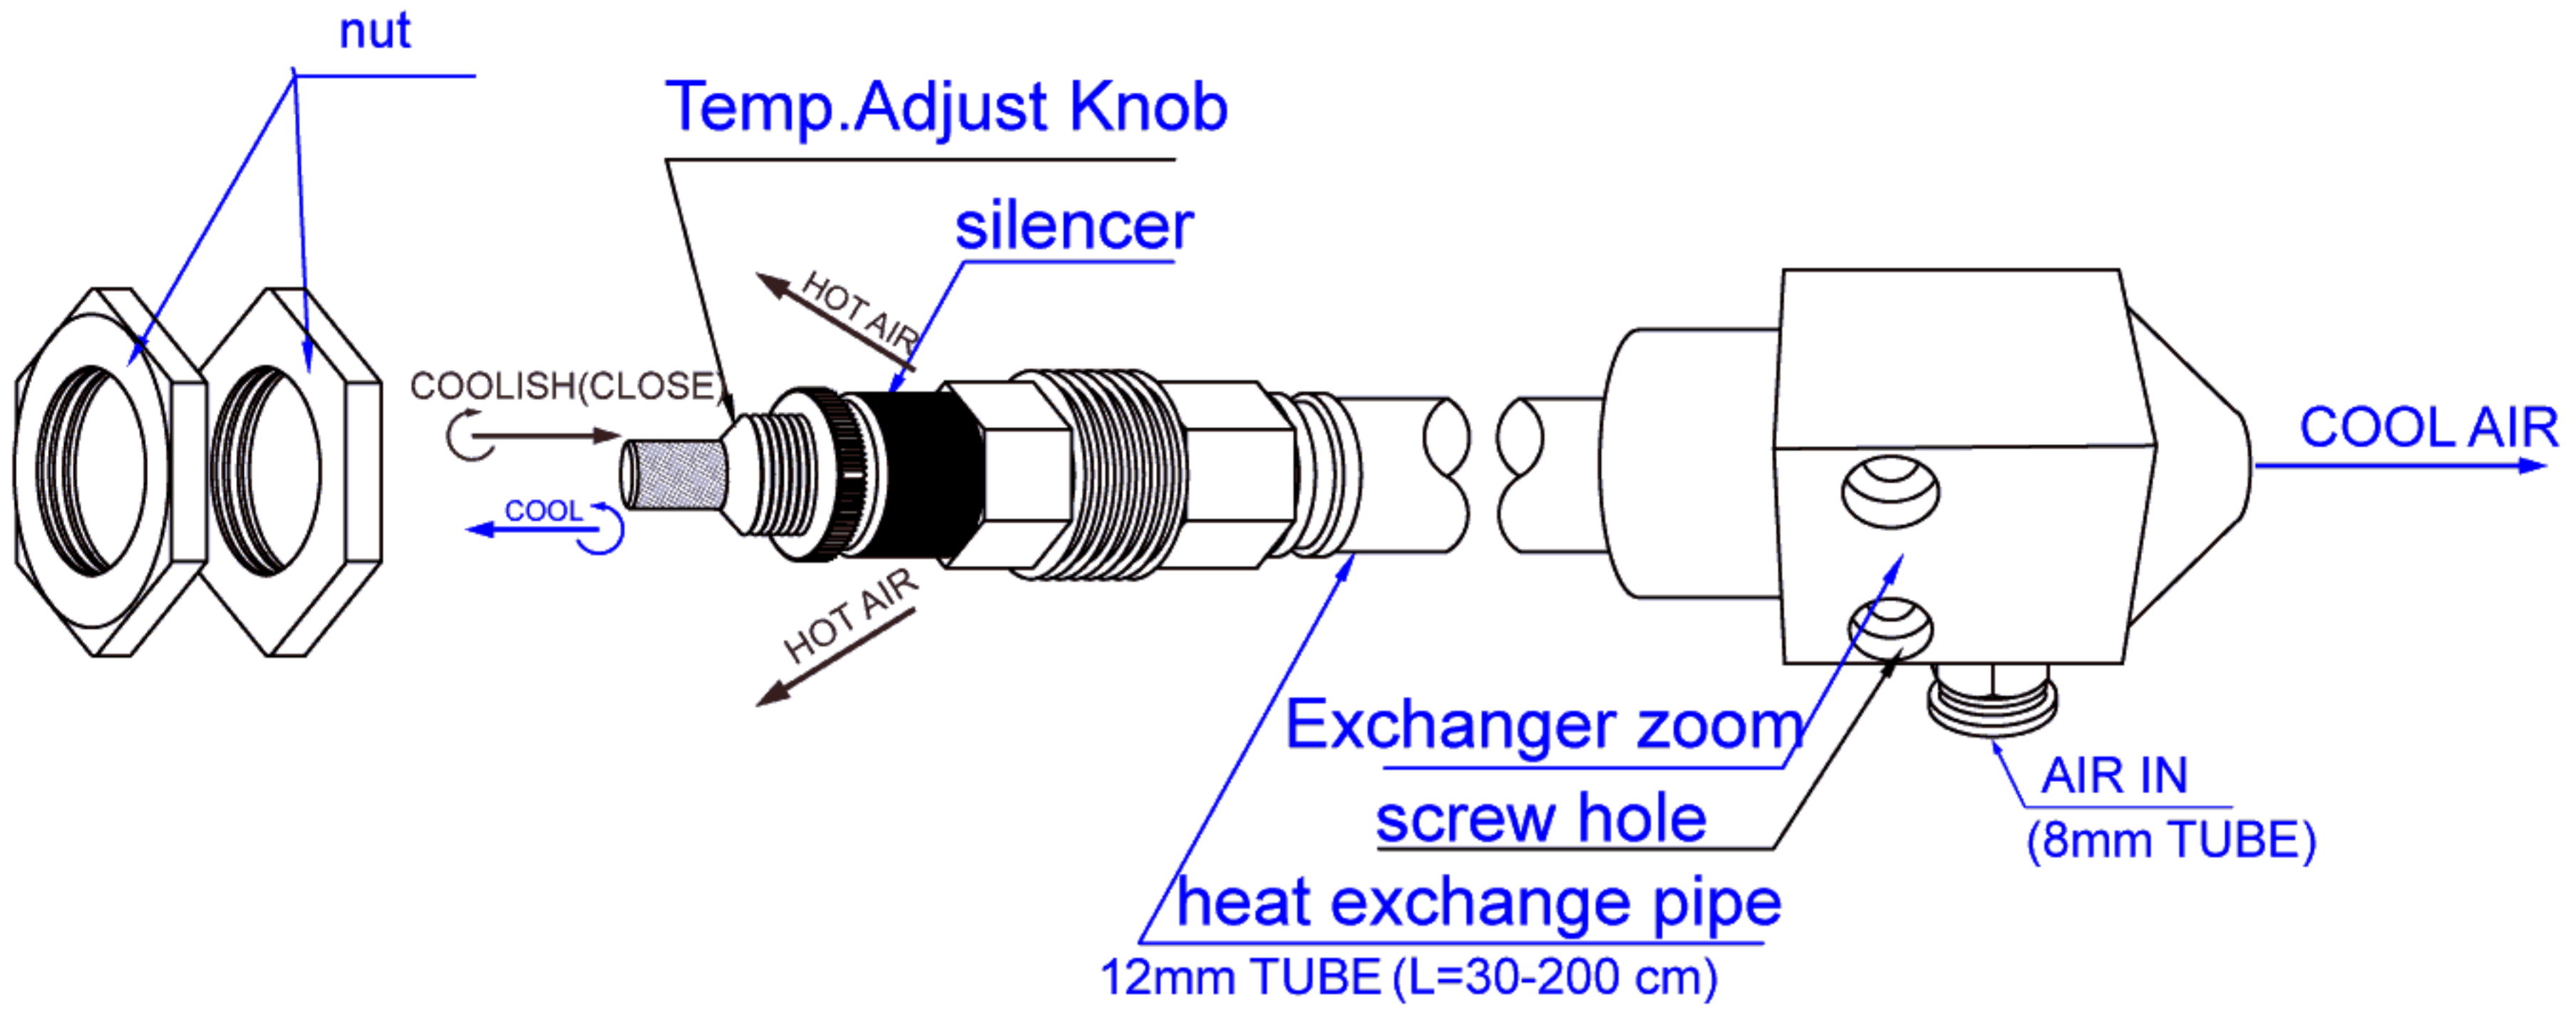

Divided Spiral Tube Cooler STC-V2D

Item name

Assembly instruction