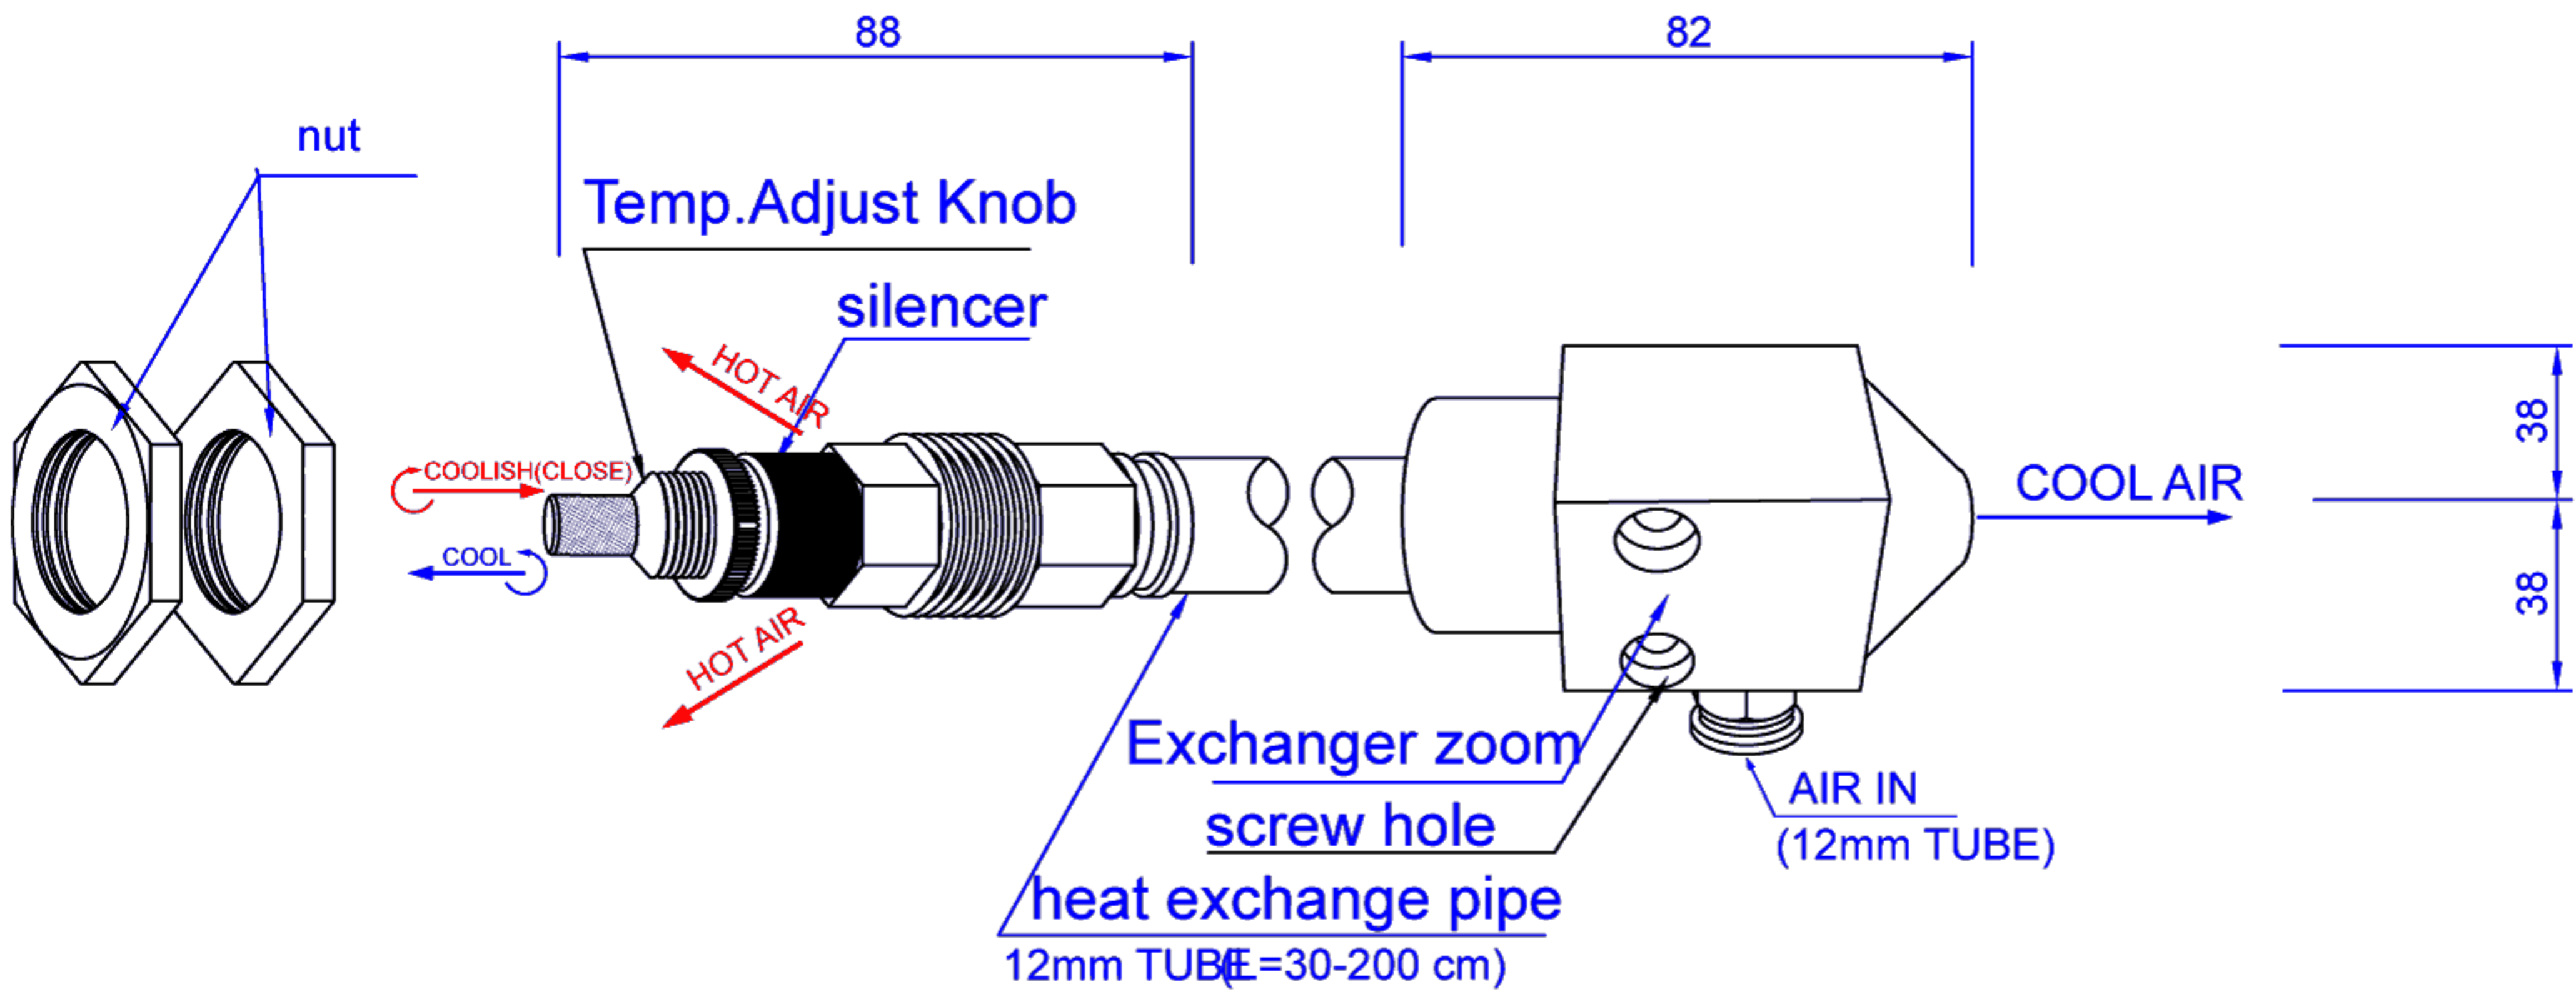

Divided Spiral Tube Cooler-Vast Air STC-BW2D

● Item name

● Assembly instruction